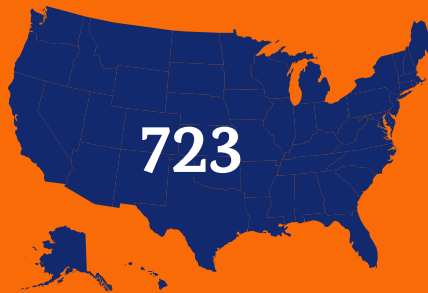

Out-of-State