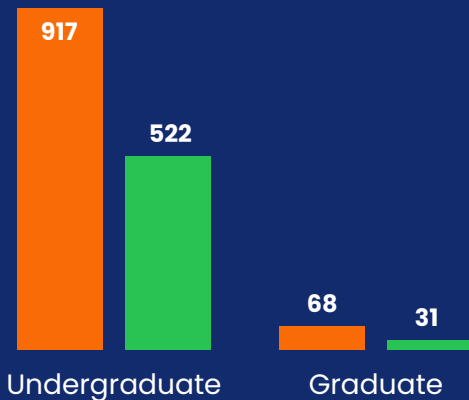

At A Glance

Spring 2025

Founded: 1854

President: Brenda A. Allen, Ph.D.

Address: 1570 Baltimore Pike Lincoln University, PA 19352

(484) 365-8000

Mission:

Lincoln University, the nation's first degree-granting Historically Black College and University (HBCU), educates and empowers students to lead their communities and change the world.

Vision:

Lincoln University will be a national model for both 21st century liberal arts undergraduate education and innovative graduate and professional programs.

ENROLLMENT BY RESIDENCY STATUS

In-State

Out-of-State

U.S. Nonresident

ENROLLMENT by RACE/ETHNICITY

ENROLLMENT BY SEX

Female
Male

RACE/ETHNICITY RATE	UNDERGRADUATE	GRADUATE
U.S. Nonresident	1.9%	1%
Hispanic/Latino	4.7%	3%
American Indian or Alaska Native	0.3%	-
Asian	0.2%	-
Black or African American	77%	83.8%
Native Hawaiian/Pacific Isl	0.1%	-
White	0.6%	-
Two or more races	3.9%	6.1%
Race and ethnicity unknown	11.5%	6.1%*